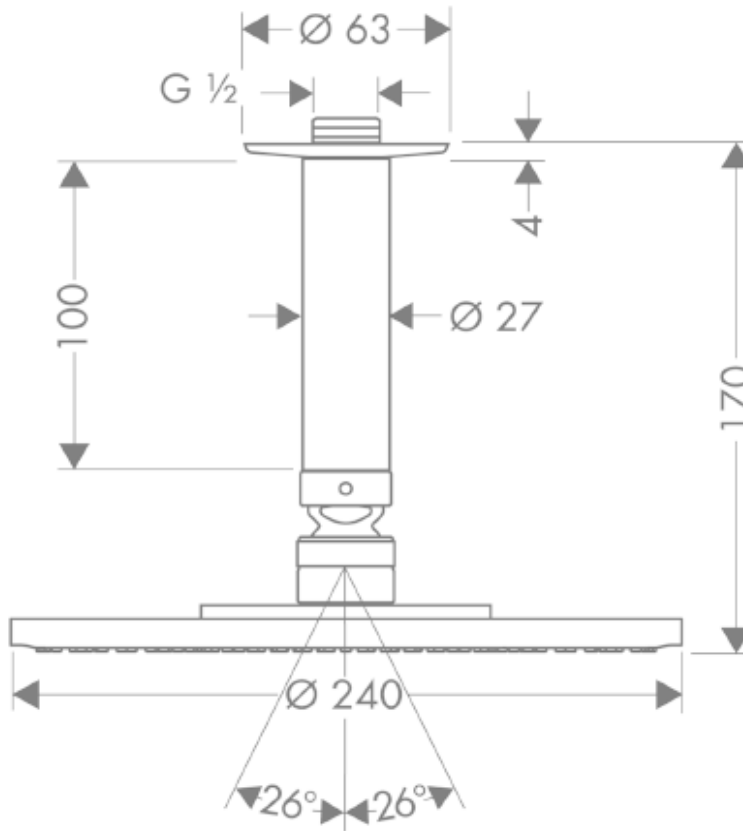

SPECIFICATION SHEET - fittings

BRAND:	hansgrohe	Product Photo:
ORIGIN:	Germany	
SERIES:	Overhead Showers	
PRODUCT DESCRIPTION:	Raindance 240 Air 1jet overhead shower • spray type: RainAir spray • with ceiling connector 100mm • Flow rate: 18 l./min. at 3 bar	
MODEL No.	27477 000	
FINISH/COLOUR:	Chrome-plated	
DIMENSIONS:	Ø240mm	
OPTIONAL MATCHING PARTS:		

Technical Informations: Suitable for continous flow water heater

REMINDER:	Pipe flushing must be done before faucets are installed. Failure to do so voids the warranty.
	Do not use cleaners containing abrasive cleansers, ammonia, bleach, acids, waxes, alcohol, solvents or other products not recommended for chrome.
	All information is for reference only, installation shall always be based on the actual product delivered.